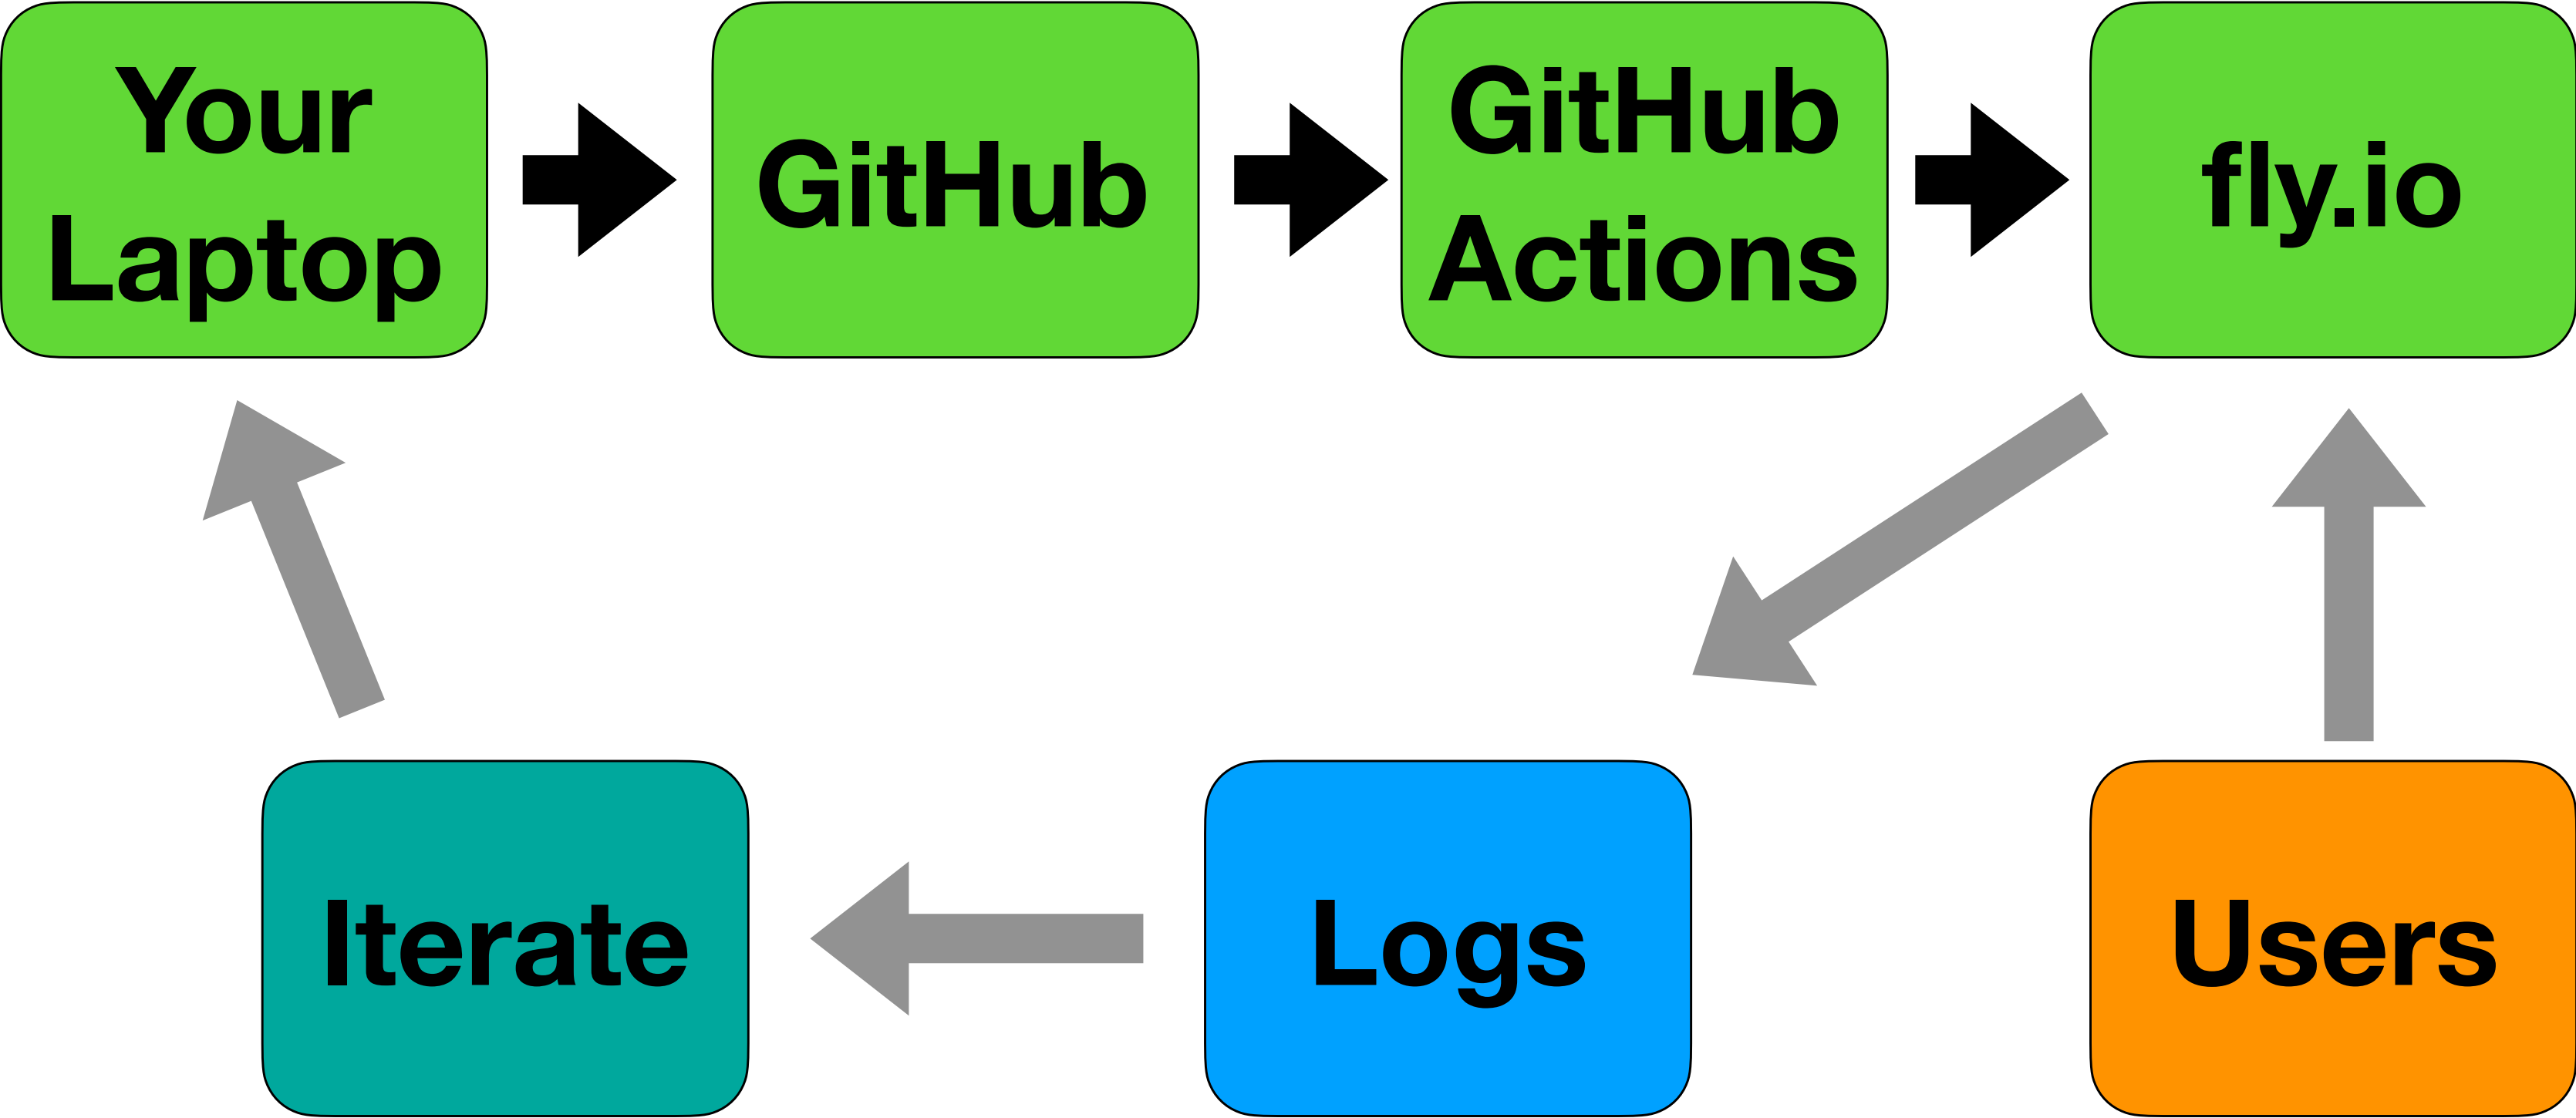

“Extreme Startup”

Gamified exercise to motivate quick iteration, deployment and release.

Want to use it yourself? Just email me:

Robert Chatley - rbc@imperial.ac.uk

Download pipeline instructions at:

<https://www.doc.ic.ac.uk/~rbc/pipeline.pdf>